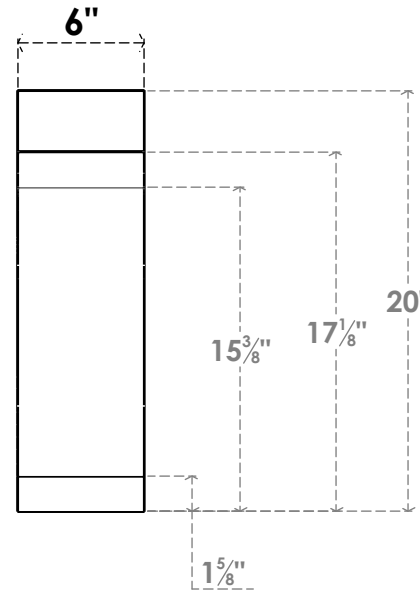

ITEM NUMBER: BRCPC060X08000X20000LEC

6"W X 8"D X 20"H LEGACY ARCHITECTURAL GRADE PVC CLOSED KNEE BRACE

SIDE PROFILE

FRONT PROFILE

ISOMETRIC

EKENA MILLWORK
2300 WEST MAIN ST.
CLARKSVILLE, TX 75426
TOLL FREE: 866-607-0453
WWW.EKENAMILLWORK.COM

NOTES

1. INSTALLATION TO BE COMPLETED IN ACCORDANCE WITH MANUFACTURER'S SPECIFICATIONS.
2. DRAWING MAY NOT BE TO SCALE
3. THIS DRAWING IS INTENDED FOR DESIGN AND PLANNING PURPOSES ONLY.
4. ALL INFORMATION CONTAINED HEREIN WAS CURRENT AT THE TIME OF DEVELOPMENT BUT MUST BE REVIEWED AND APPROVED BY THE PRODUCT MANUFACTURER TO BE CONSIDERED ACCURATE.
5. ARCHITECTURAL GRADE PVC PRODUCTS ARE MADE FROM EXPANDED CELLULAR PVC AND COME NATURALLY WHITE BUT MAY BE PAINTED