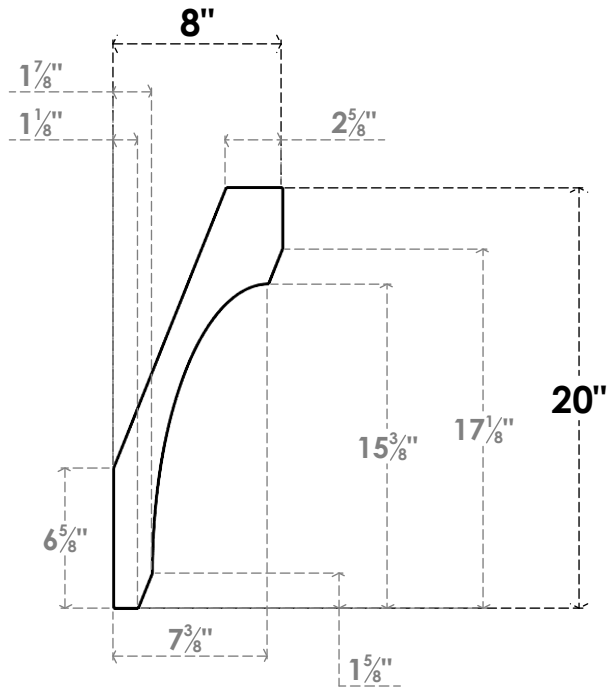

ITEM NUMBER: BRCPC060X08000X20000LEC

6"W X 8"D X 20"H LEGACY ARCHITECTURAL GRADE PVC CLOSED KNEE BRACE

SIDE PROFILE

FRONT PROFILE

ISOMETRIC

EKENA MILLWORK
2300 WEST MAIN ST.
CLARKSVILLE, TX 75426
TOLL FREE: 866-607-0453
WWW.EKENAMILLWORK.COM

NOTES

1. INSTALLATION TO BE COMPLETED IN ACCORDANCE WITH MANUFACTURER'S SPECIFICATIONS.
2. DRAWING MAY NOT BE TO SCALE
3. THIS DRAWING IS INTENDED FOR DESIGN AND PLANNING PURPOSES ONLY.
4. ALL INFORMATION CONTAINED HEREIN WAS CURRENT AT THE TIME OF DEVELOPMENT BUT MUST BE REVIEWED AND APPROVED BY THE PRODUCT MANUFACTURER TO BE CONSIDERED ACCURATE.
5. ARCHITECTURAL GRADE PVC PRODUCTS ARE MADE FROM EXPANDED CELLULAR PVC AND COME NATURALLY WHITE BUT MAY BE PAINTED